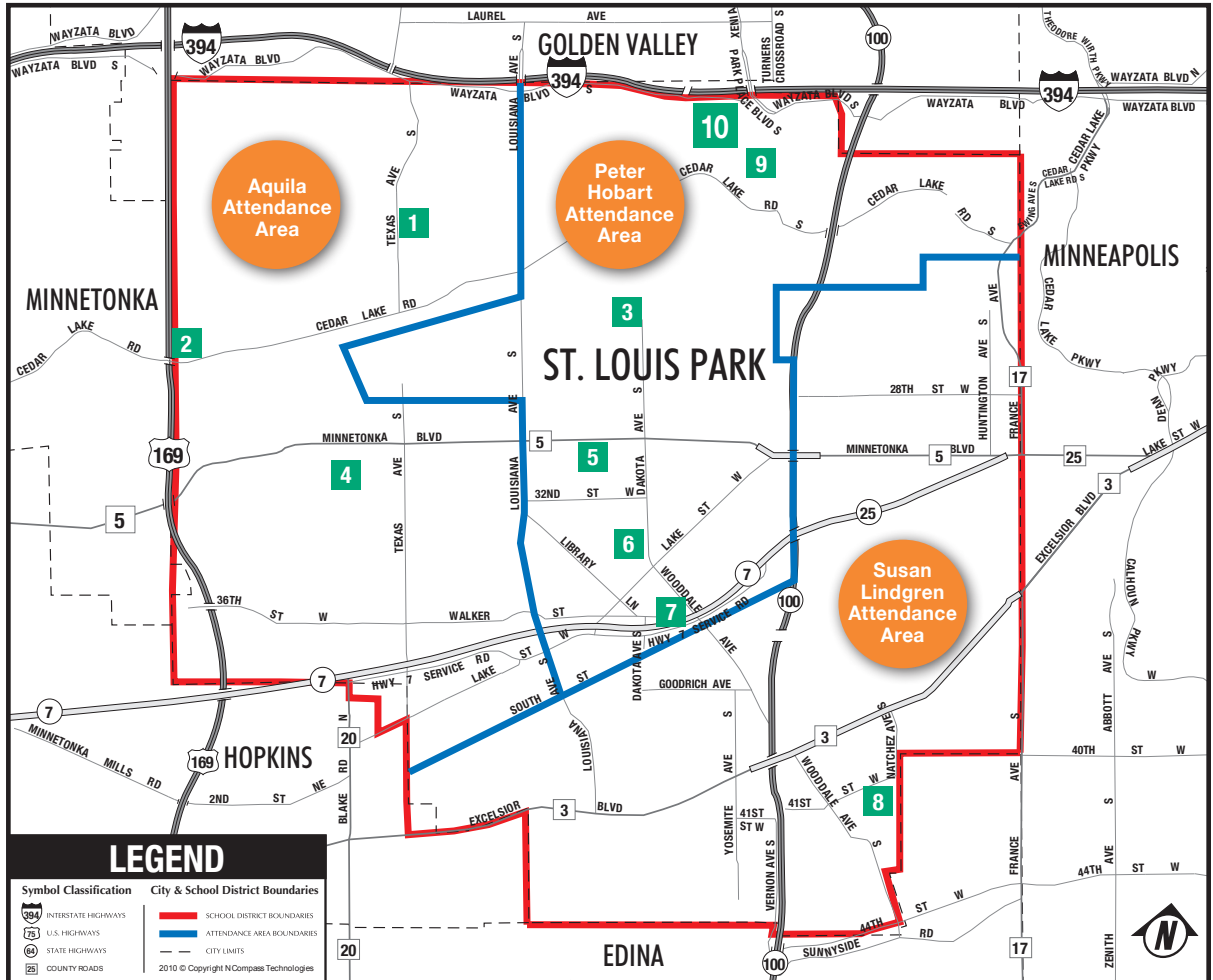

St. Louis Park Public Schools

Independent School District 283

6311 Wayzata Blvd., St. Louis Park, MN 55416
Phone: (952) 928-6000 | Fax: (952) 928-6020 | www.slpschools.org

Schools & Centers Attendance Boundaries

Last updated: August 2019

1 St. Louis Park Middle School <i>Grades 6-8</i> 2025 Texas Avenue South St. Louis Park, MN 55426 School Hours: 7:33 a.m.-2:15 p.m. Office: 928-6300 Attendance: 928-6394	3 Peter Hobart Elementary School <i>Kindergarten-Grade 5</i> 6500 West 26th Street St. Louis Park, MN 55426 School Hours: 9:15 a.m.-3:45 p.m. Office: 928-6600 Attendance: 928-6604	6 St. Louis Park High School <i>Grades 9-12</i> 6425 West 33rd Street St. Louis Park, MN 55426 School Hours: M/W/F: 8:20 a.m.-3:10 p.m. T/TH: 8:40 a.m.-3:10 p.m. Office: 928-6100 Attendance: 928-6045	8 Susan Lindgren Elementary School <i>Kindergarten-Grade 5</i> 4801 West 41st Street St. Louis Park, MN 55416 School Hours: 9:20 a.m.-3:50 p.m. Office: 928-6700 Attendance: 928-6693
2 Park Spanish Immersion Elementary School (PSI) <i>Kindergarten-Grade 5</i> 9400 Cedar Lake Rd. St. Louis Park, MN 55426 School Hours: 8:25 a.m.-2:55 p.m. Office: 928-6555 Attendance: 928-6570	4 Aquila Elementary School <i>Kindergarten-Grade 5</i> 8500 West 31st Street St. Louis Park, MN 55426 School Hours: 9:15 a.m.-3:45 p.m. Office: 928-6500 Attendance: 928-6507	7 Central Community Center 6300 Walker Street St. Louis Park, MN 55416 Hours: M-F 6:30 a.m - 10 p.m. SAT. 8 a.m. - 4 p.m. Early Childhood Family Education (ECFE): 928-6763 Early Childhood Special Education (ECSE): 928-6741 Kids Place Child Care: 928-6764	9 Adult Options in Education Learning Center 1342 Colorado Avenue South St. Louis Park, MN 55416 Office: 988-5343
5 Lenox Community Center 6715 Minnetonka Boulevard St. Louis Park, MN 55426 Senior Program: 928-6444			10 St. Louis Park Public Schools District Office 6311 Wayzata Blvd. St. Louis Park, MN 55416 Office: 928-6000 Fax: 928-6020 Web: www.slpschools.org

All phone numbers are 952 area code unless otherwise noted.

NOTE: Early Childhood programs and Kids Place are co-located within the Central Community Center building.